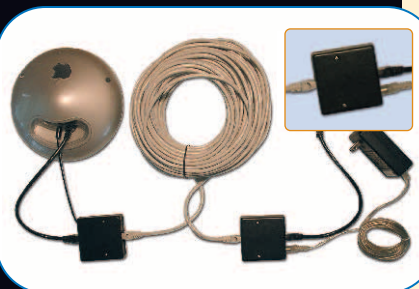

MacWireless PCI Card

MacWireless PCI Card supports all desktop models, except G3 beige and G4 models with an Airport option. For a complete list please refer to www.macwireless.com.

- ▀ Requires Mac OS 8.1 or higher (up to 9.2.2).
- ▀ Latest PRISM 2.5 technology with 64-bit & 128-bit hardware-based WEP encryption.

Weight 0.4 oz.
Dimensions
2" x 1" x 3/8"

MacWireless Bluetooth

MacWireless Bluetooth USB Adapter allows connection to Bluetooth enabled devices such as PDAs and cell phones.

- ▀ Requires OS-X 10.1 or higher.
- ▀ No software installation is required for OS-X 10.2 or higher.
- ▀ Requires free software download from Apple for OS-X 10.1.

MacWireless Power Over Ethernet

MacWireless Power Over Ethernet (POE) allows mounting your Airport Base Station (ABS) where there maybe no electric power outlet.

- ▀ A pair of adapters allow carrying the DC power to the Airport base station in the ethernet data cable.
- ▀ Mount ABS II (dual-ethernet Snow) up to 250 feet away & ABS I (single-ethernet Graphite) up to 150 feet away from the electric power outlet.