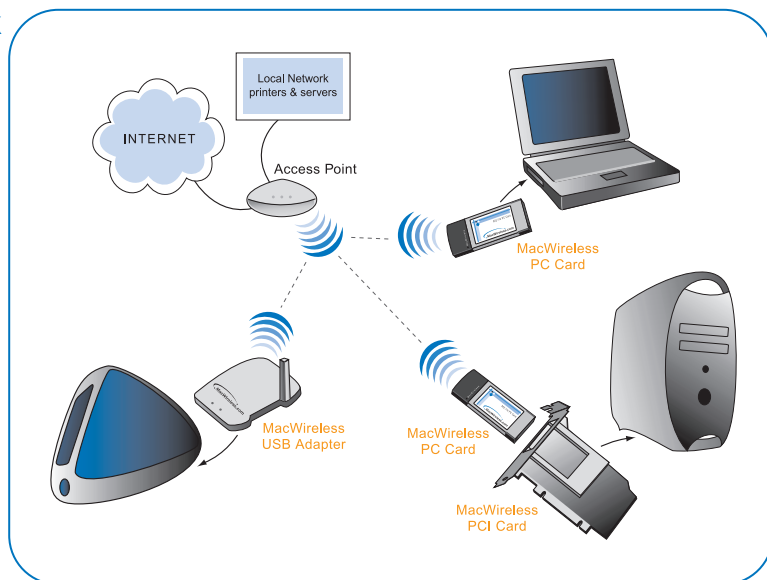

Great User Interface:

The control panel's Configuration, Information, and Statistics windows display a wealth of important network data, or none at all if you prefer.

Select From List popup menu displays Wireless Networks window with detailed data about all Access Points and Ad-Hoc networks in your vicinity.

Wireless Network Diagram

MacWireless products allow all of your old and new Macintosh computers to access the internet and local network resources without wires.

more product descriptions on the back ➔

now supports OS-X

MacWireless Power Over Ethernet

MacWireless Power Over Ethernet (POE) allows mounting your Airport Base Station (ABS) where there maybe no electric power outlet.

- ▀ A pair of adapters allow carrying the DC power to the Airport base station in the ethernet data cable.
- ▀ Mount ABS II (dual-ethernet Snow) up to 250 feet away & ABS I (single-ethernet Graphite) up to 150 feet away from the electric power outlet.