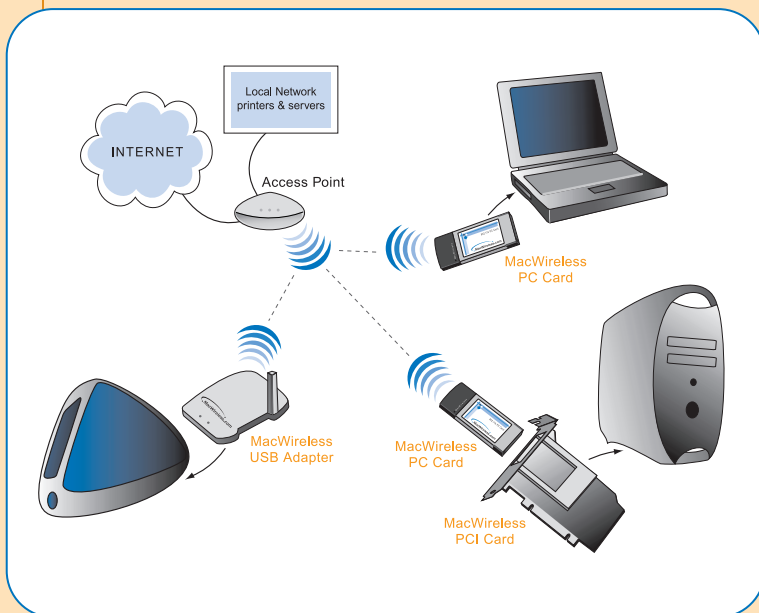

MacWireless Power Over Ethernet

MacWireless Power Over Ethernet (POE) allows mounting your Airport Base Station (ABS) where there maybe no electric power outlet.

- ▀ A pair of adapters allow carrying the DC power to the Airport base station in the ethernet data cable.
- ▀ Mount ABS II (dual-ethernet Snow) up to 250 feet away & ABS I (single-ethernet Graphite) up to 150 feet away from the electric power outlet.

MacWireless.com

Affordable Solutions for the Wireless Macintosh Community

Wireless Networking Products for Macintosh

After 10 years of supplying technology to Macintosh networking companies, MacWireless brings its complete lineup of Airport and Wi-Fi (802.11b) compatible wireless products directly to the Macintosh community. PC Card, PCI, and USB products cover virtually all Macintosh models new and old. **MacWireless delivers mature, high quality products at affordable prices.**

About MacWireless Products

Our products have the following common features:

- **Easy to install and operate Macintosh look and feel**
- **11 Mbps maximum performance up to 150 feet**
- **64-bit and 128-bit hardware-based WEP encryption**
- **Apple Airport compatible including support for Airport Passwords**
- **IEEE 802.11b Wi-Fi Compatible**