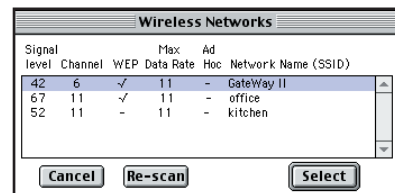

Great User Interface:

The control panel's Configuration, Information, and Statistics windows display a wealth of important network data, or none at all if you prefer.

Select From List popup menu displays Wireless Networks window with detailed data about all Access Points and Ad-Hoc networks in your vicinity.